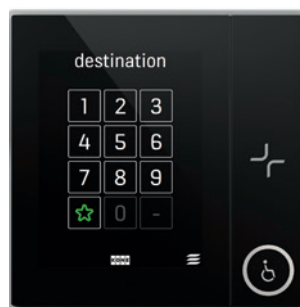

KONE KSP 858

Touchscreen destination operating panel for KONE Destination

When using the KONE Destination, passengers select their destination using a destination operating panel in the lobby and are then guided to a dedicated elevator car. The KSP 858 is a touchscreen destination operating panel incorporating the latest capacitive touchscreen technology and a highly intuitive interface for an effortless elevator experience.

FEATURES

- Versatile destination operating panel with large, highly responsive touchscreen
- User-friendly interface with clear, high-contrast display
- Modern design with durable, easy-to-clean materials
- Four intuitive user interface options for destination entry
- Clear passenger guidance with directional indication
- Can be integrated with KONE or third-party access control systems

The four intuitive user interface options are all designed for quick, easy destination entry and clear passenger guidance.

- **One-touch slider** – slide finger to select destination floor
- **Adaptive keypad** – enter floor using traditional keypad layout
- **Direct call** – tap to choose destination floor from one screen
- **Rotating list** – tap to choose destination floor from list

One-touch slider

Adaptive keypad

Direct call

Rotating list

KSP 858 TOUCHSCREEN DESTINATION OPERATING PANEL

KEY BENEFITS

1 Highly visible, user-friendly interface

- Large, high-contrast glass screen viewable from all angles
- Four intuitive user interface options for destination entry
- Highly sensitive capacitive touchscreen can even be operated when wearing gloves