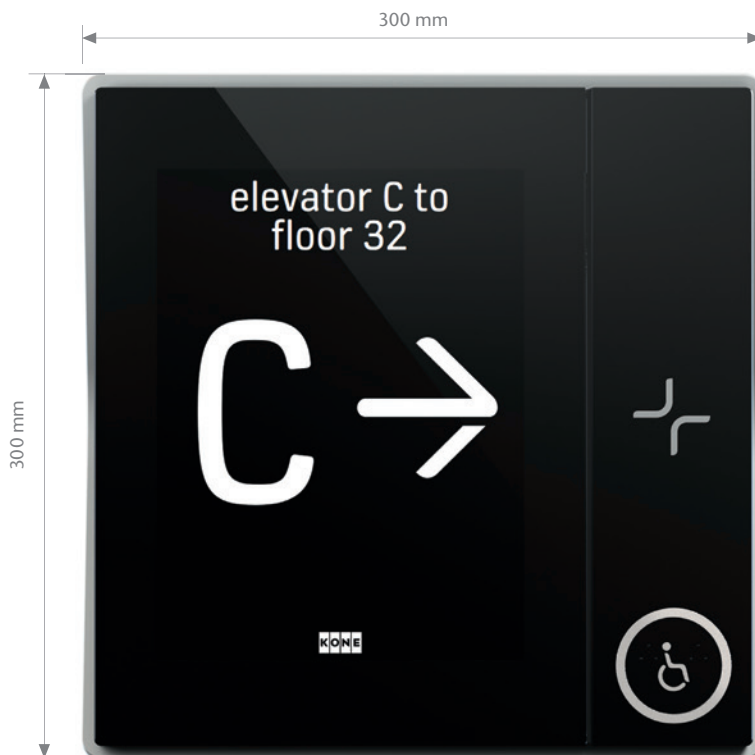

KSP 858 TOUCHSCREEN DESTINATION OPERATING PANEL

KEY BENEFITS

1 Highly visible, user-friendly interface

- Large, high-contrast glass screen viewable from all angles
- Four intuitive user interface options for destination entry
- Highly sensitive capacitive touchscreen can even be operated when wearing gloves

2 Innovative industrial design

- Modern design resulting from intensive usability research and analysis
- Durable glass and aluminum materials for a robust, high-quality finish
- High-contrast black and white graphics and square shape blend seamlessly with a wide variety of architectural interiors

3 Flexible integration

- Can be integrated with KONE or third-party access control solutions for improved building security and greater convenience for users
- Compatible with a wide variety of different access control interfaces; built-in card reader compartment included

4 Clear passenger guidance

- Directional arrows provide clear guidance on elevator location, even in complex lobby layouts
- Improves building accessibility by providing tailored guidance for passengers with special needs, including audio support and a dedicated accessibility button with Braille markings

5 Energy efficiency

- Short and long range proximity sensor with timer saves energy while prolonging the lifetime of the device

10.4" capacitive touchscreen with high-quality glass faceplate