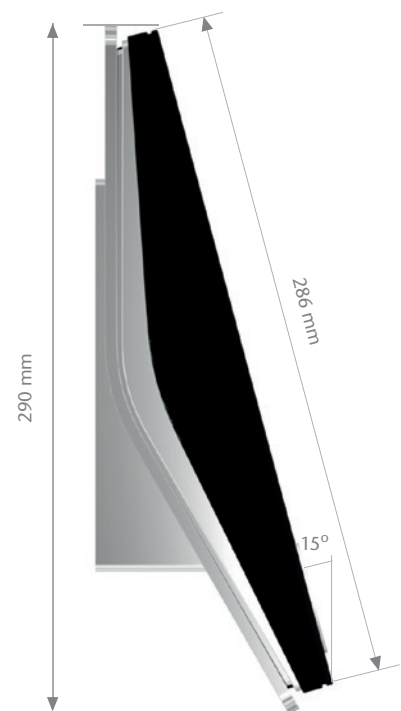

4 Clear passenger guidance

- Directional arrows provide clear guidance on elevator location, even in complex lobby layouts
- Improves building accessibility by providing tailored guidance for passengers with special needs, including audio support and a dedicated accessibility button with Braille markings

5 Energy efficiency

- Short and long range proximity sensor with timer saves energy while prolonging the lifetime of the device

10.4" capacitive touchscreen with high-quality glass faceplate

Aluminum back plate separates destination operating panel from wall for easier viewing